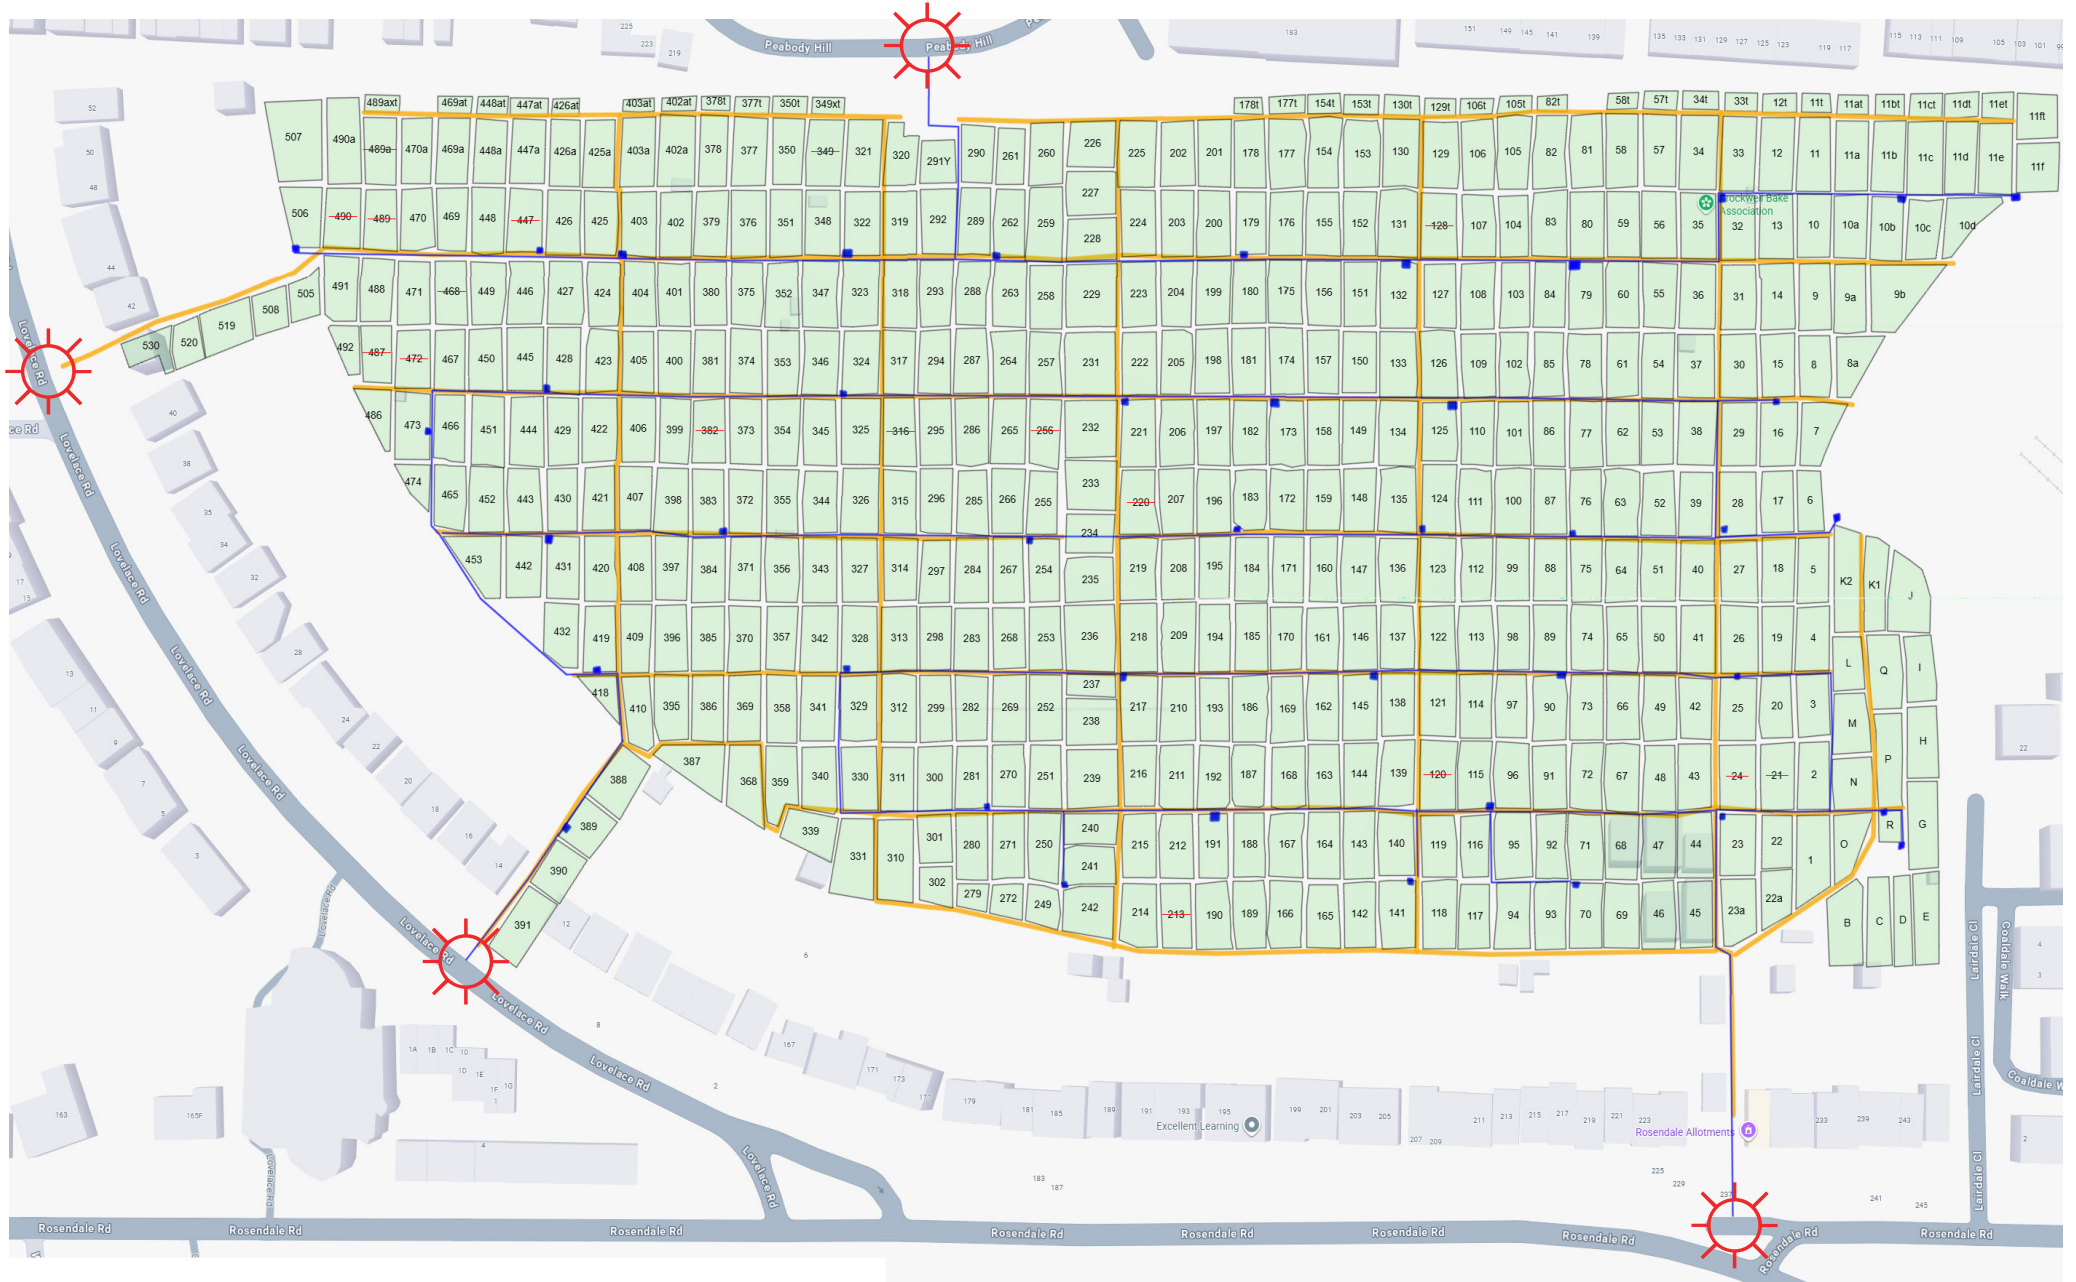

Rosendale Allotments - 2026

— main paths ■ water tanks ☀ Google map link